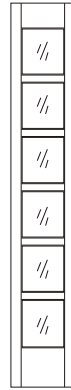

## SOLID WOOD SIDELIGHTS

S01

S02

S03

S04

S05

S06

S07

S08

S09

S10

S11

S12

S13

S14

S15

S16

S17

S18

S19

Made with pride in the USA

Accent your solid wood door with any of our handcrafted solid wood sidelights. Designs are fully customizable & can be adjusted to perfectly compliment your interior/exterior door. Combine any sidelights with your door design & create an impressive entry for your home! Standard clear glass is included, but you can upgrade to any pattern glass or beveled glass option!