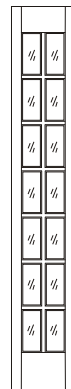

## SOLID WOOD SIDELIGHTS

S01

S02

S03

S04

S05

S06

S07

S08

S09

S10

S11

S12

S13

S14

S15

S16

S17

S18

S19

Made with pride in the USA

Accent your solid wood door with any of our handcrafted solid wood sidelights. Designs are fully customizable & can be adjusted to perfectly compliment your interior/exterior door. Combine any sidelights with your door design & create an impressive entry for your home! Standard clear glass is included, but you can upgrade to any pattern glass or beveled glass option!