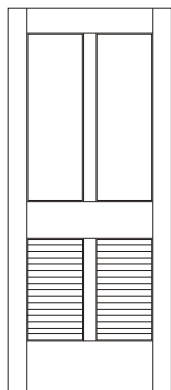

LOUVER SCREEN & STORM DOORS

Antigua

Made with pride in the USA

All solid wood screen/storm doors are handcrafted to your exact size using mortise & tenon construction. Screen doors feature a removable fiberglass screen insert. Storm inserts are optional (starting at $115). Screen/storm inserts are made with your choice of a white or bronze frame. Permanent set-ups are available. Screen choices: fiberglass, black/silver aluminum, copper or pet. Storm choices: tempered glass or plexiglas.